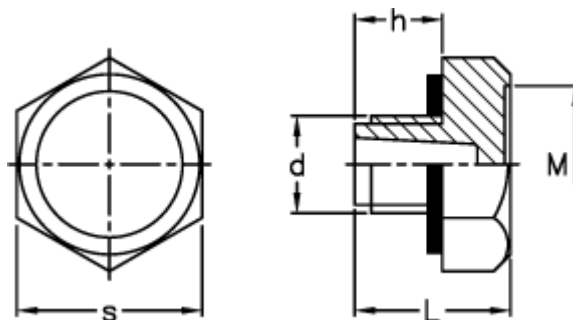

# Data Sheet

Article number: 2311058285

Description: E+G Plug  
TN.12x1.5

## Measures

---

d = M12x1,5

h = 9

L = 16

M = 15.0

s = 19

Tightening torque N m = 6 to 8